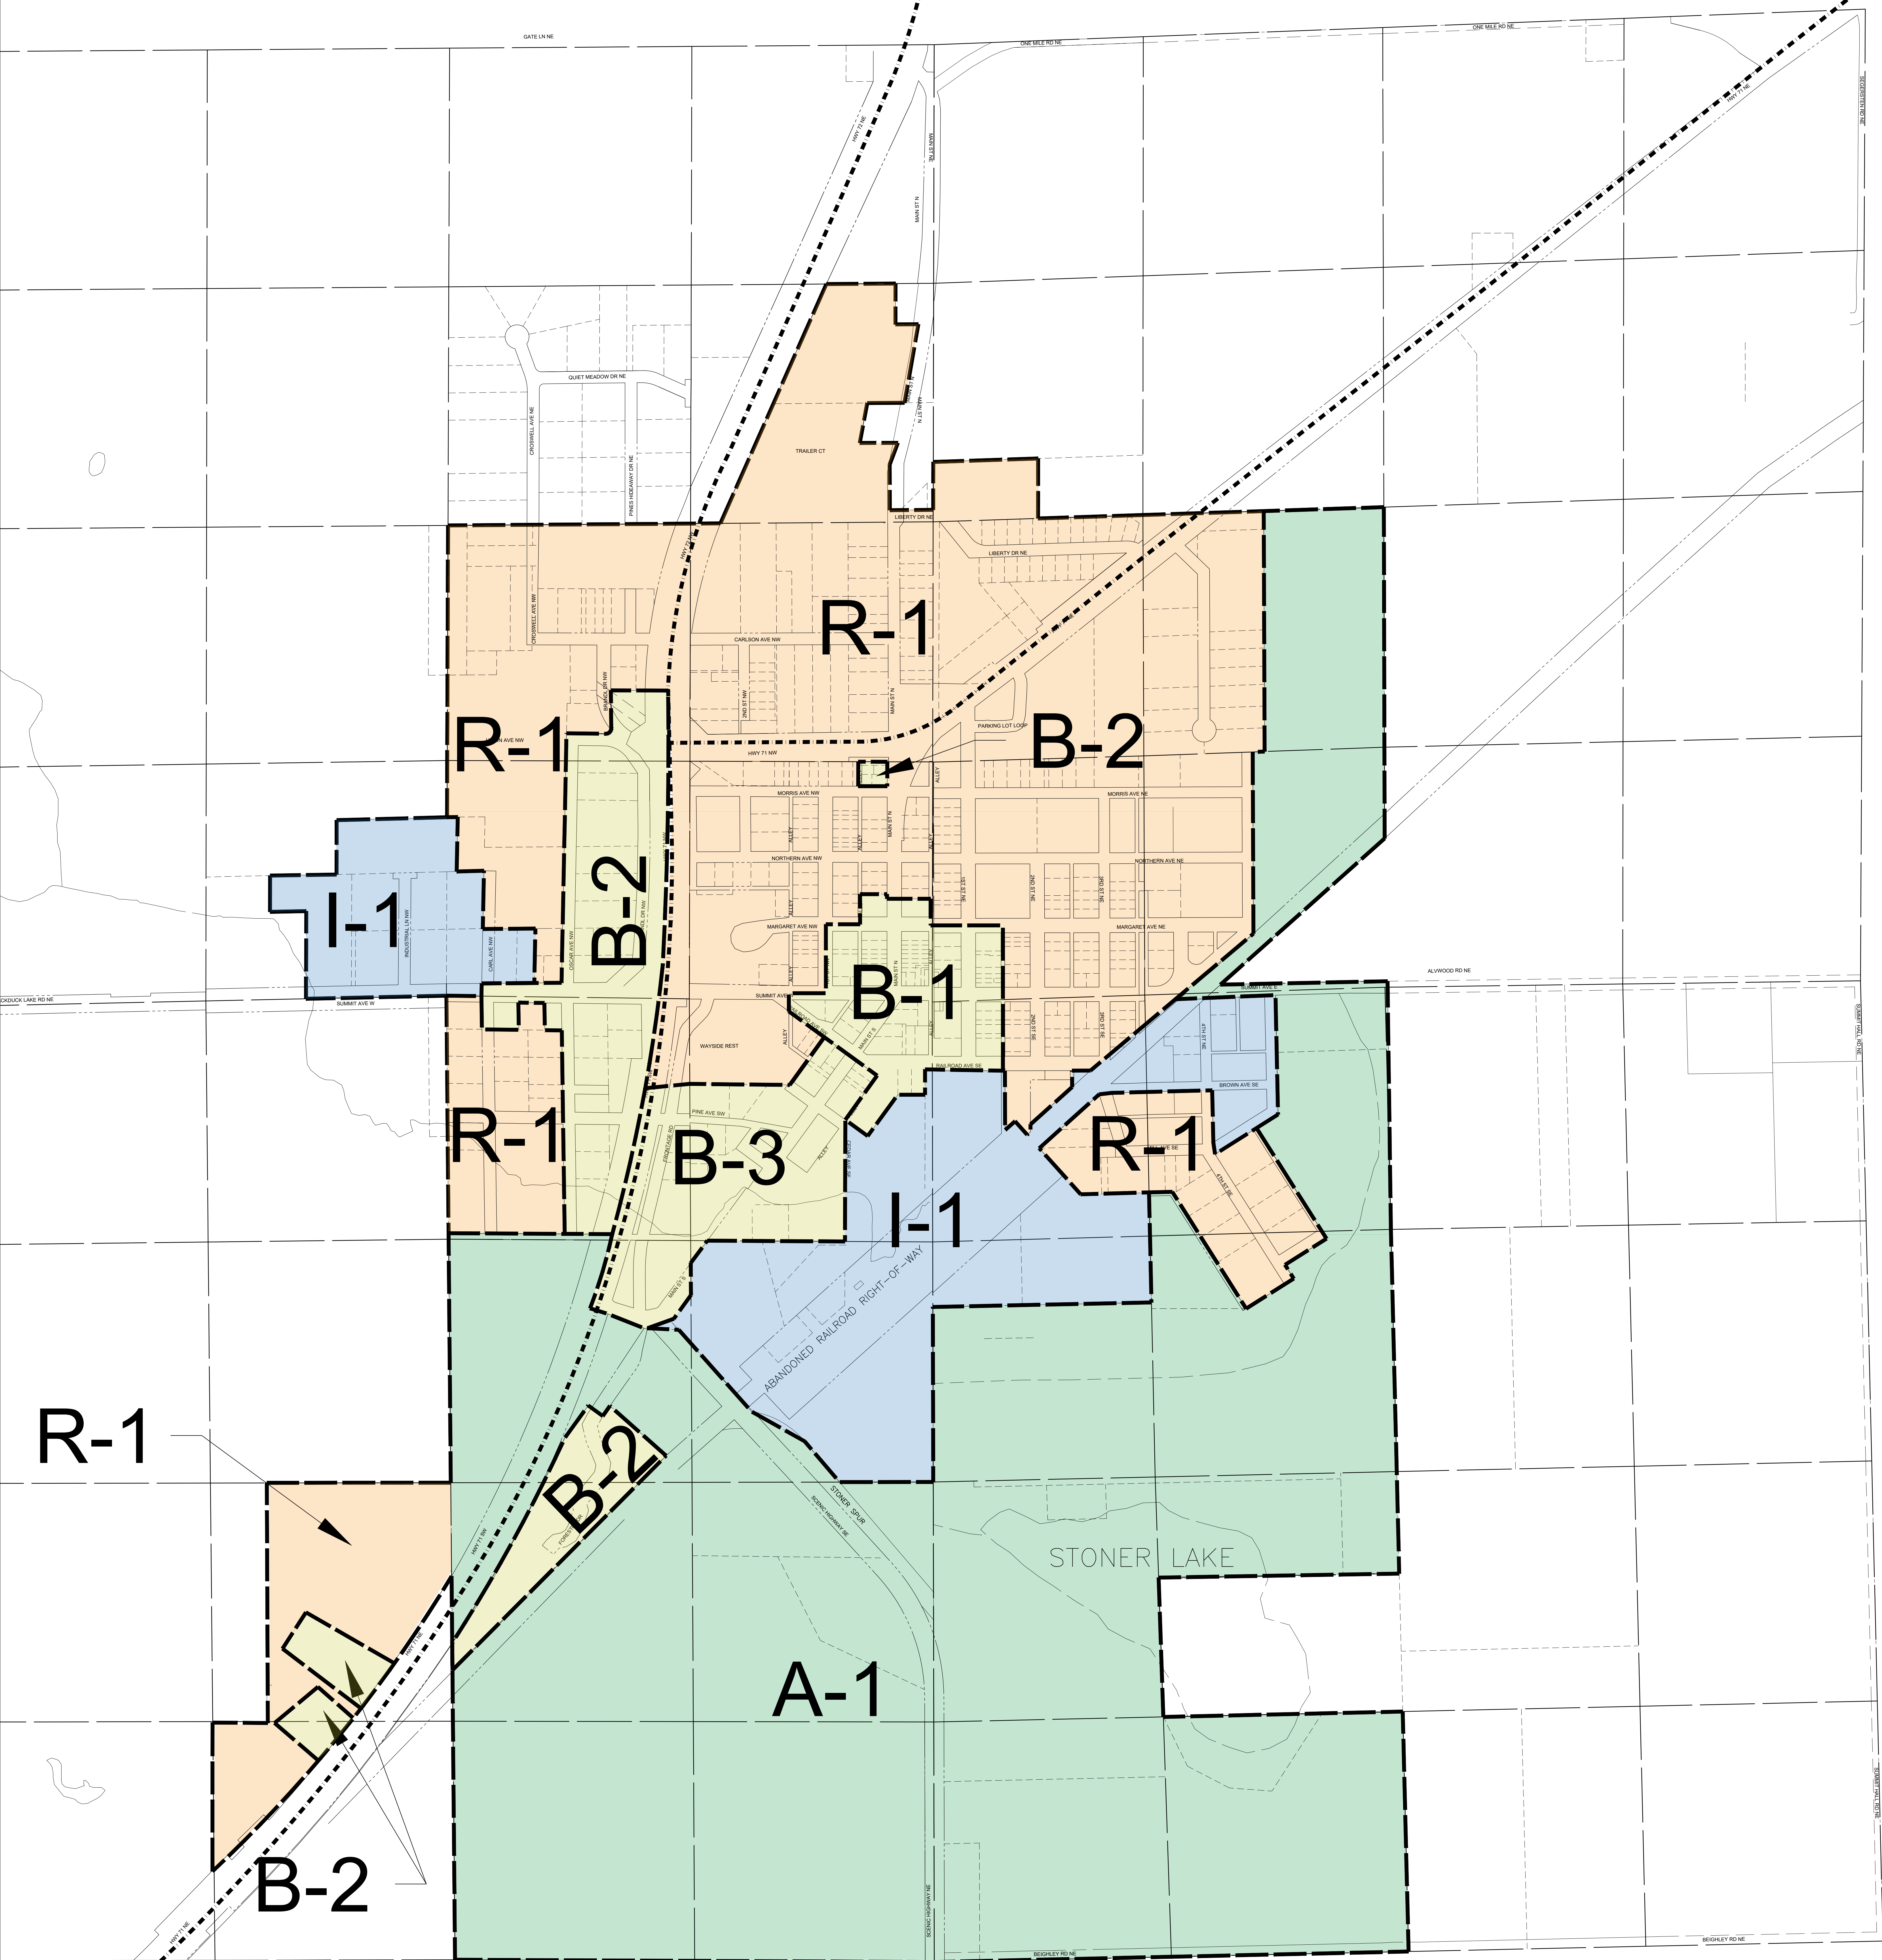

# CITY OF BLACKDUCK ZONING MAP

- AGRICULTURE
- BUSINESS
- RESIDENTIAL
- INDUSTRIAL
- TRUNK HIGHWAY